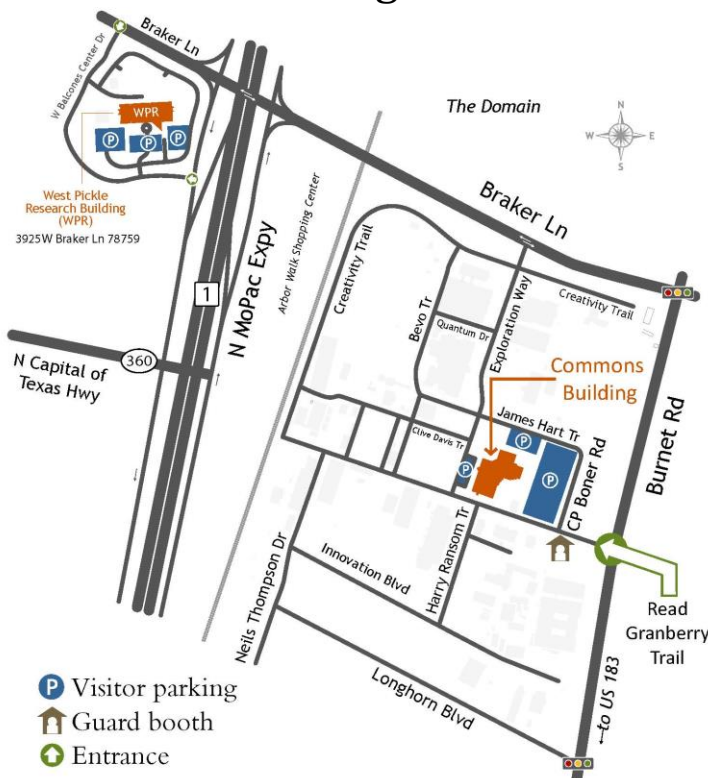

# Commons Building Prepaid Visitor Parking Permit

Program:  
**GIS Forum**

Valid Date(s):  
**October 22-26, 2018**

**Important:**

- Permit must be displayed on the dashboard of your vehicle •
- Permit is only valid in Visitor Parking areas on date(s) shown above •
- Parking in other areas may result in the issuance of a citation •
- Not valid in spaces marked “University Vehicle at all times” •

## Parking Information for the Commons Building

**Street Address:**

10100 Burnet Road, Building 137  
Austin, TX 78758  
(between U.S. 183 and Braker Lane)

Enter through Burnet Road entrance.  
Take immediate right on C.P. Boner Road.  
Park in the parking lot on your left –  
directly in front of the Commons Building.  
If this lot is full, you may park by the  
water tower.

Wheelchair accessible spaces with ramps  
are located on the west and north sides of  
the building.

The permit portion of this page must be  
displayed on your dashboard throughout  
your program. Failure to do so may result  
in the issuance of a citation.