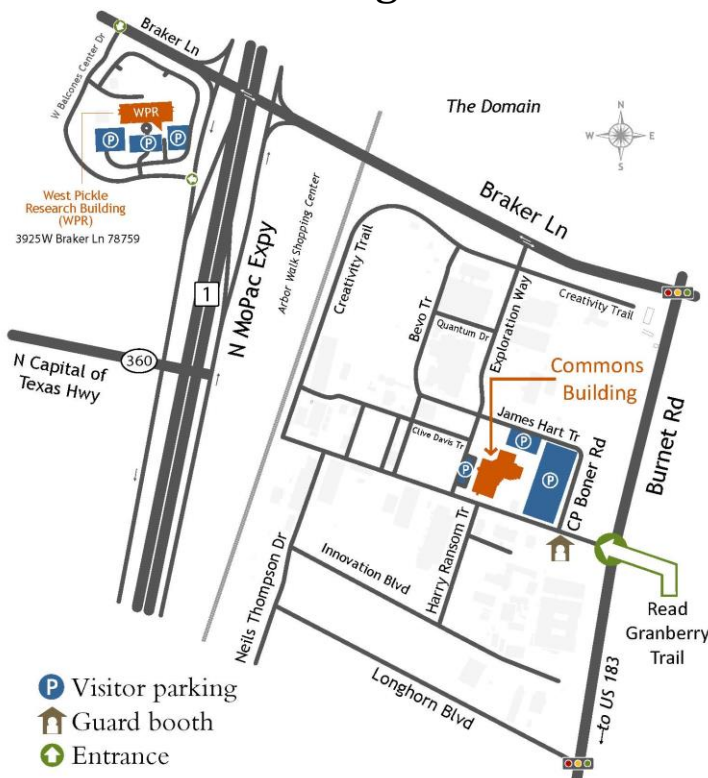

## GeoRodeo

Valid Date(s):

## Parking Information for the Commons Building

**Street Address:**

10100 Burnet Road, Building 137  
Austin, TX 78758  
(between U.S. 183 and Braker Lane)

Enter through Burnet Road entrance.  
Take immediate right on C.P. Boner Road.  
Park in the parking lot on your left –  
directly in front of the Commons Building.  
If this lot is full, you may park by the  
water tower.