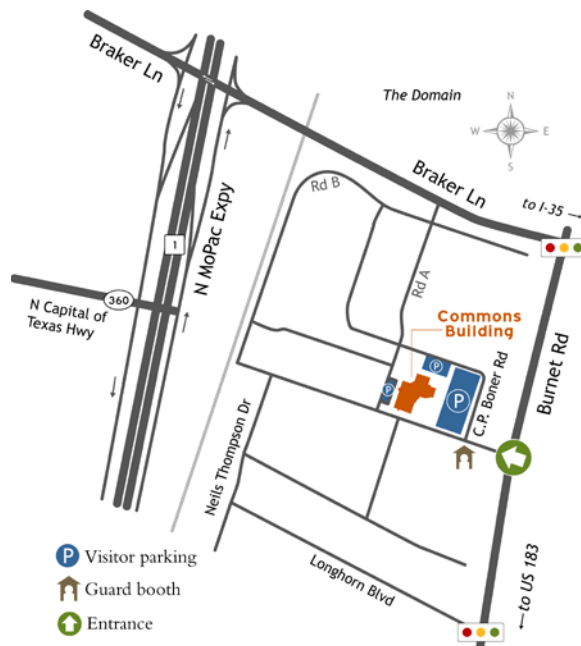

Prepaid Visitor Parking Permit

Program:

GeoRodeo 2015

Valid Date(s):

May 22, 2015

Important:

- Permit must be displayed on the dashboard of your vehicle •
- Permit is only valid in Visitor Parking areas on date(s) shown above •
- Parking in other areas may result in the issuance of a citation •
- Not valid in spaces marked "University Vehicle at all times" •

Parking Information for the Commons Building

Street Address:

10100 Burnet Road, Building 137
Austin, TX 78758
(between U.S. 183 and Braker Lane)

Enter through Burnet Road entrance.
Take immediate right on C.P. Boner Road.
Park in the parking lot on your left –
directly in front of the Commons Building.
If this lot is full, you may park by the
water tower.

Wheelchair accessible spaces with ramps
are located on the west and north sides of
the building.

The permit portion of this page must be
displayed on your dashboard throughout
your program. Failure to do so may result
in the issuance of a citation.